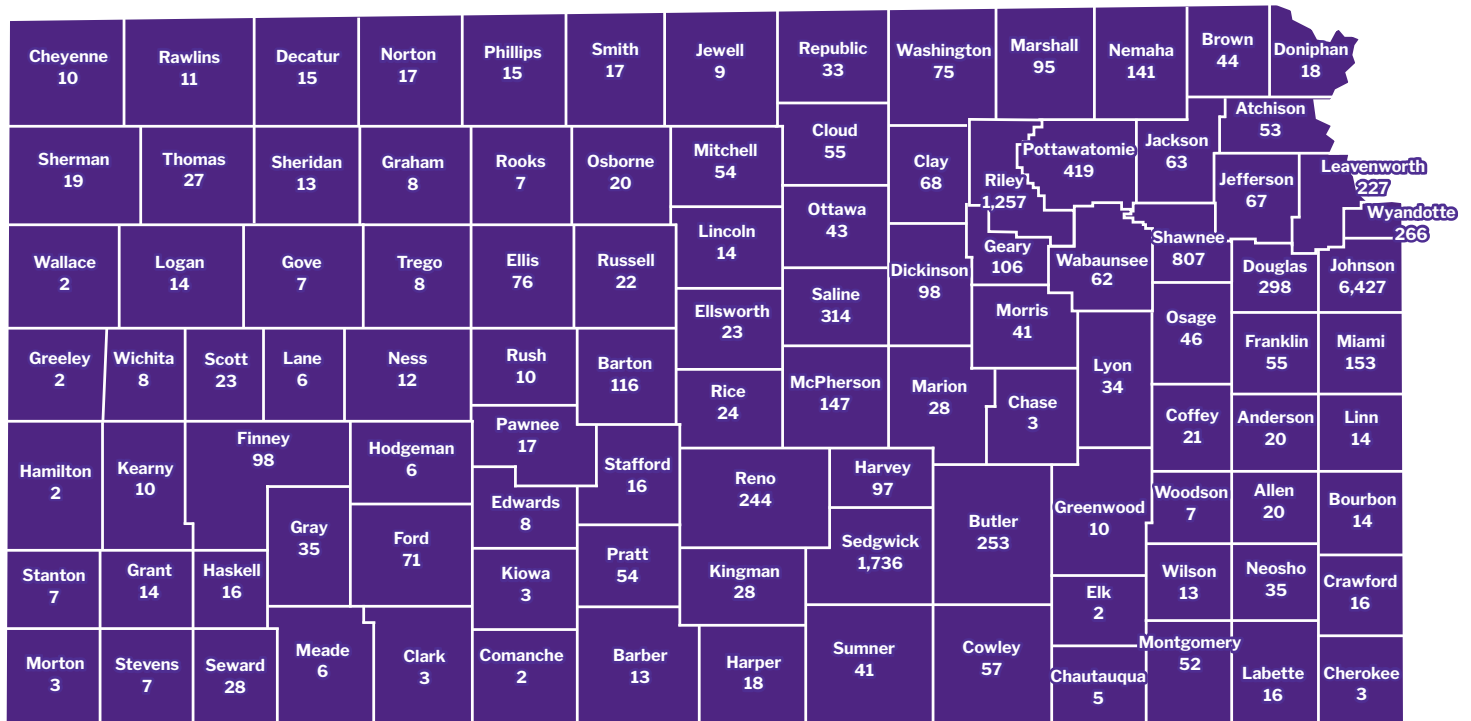

COLLEGE OF BUSINESS ADMINISTRATION BY COUNTY

Allen	20	Finney	98	Logan	14	Rooks	7
Anderson	20	Ford	71	Lyon	34	Rush	10
Atchison	53	Franklin	55	Marion	28	Russell	22
Barber	13	Geary	106	Marshall	95	Saline	314
Barton	116	Gove	7	McPherson	147	Scott	23
Bourbon	14	Graham	8	Meade	6	Sedgwick	1,736
Brown	44	Grant	14	Miami	153	Seward	28
Butler	253	Gray	35	Mitchell	54	Shawnee	807
Chase	3	Greeley	2	Montgomery	52	Sheridan	13
Chautauqua	5	Greenwood	10	Morris	41	Sherman	19
Cherokee	3	Hamilton	2	Morton	3	Smith	17
Cheyenne	10	Harper	18	Nemaha	141	Stafford	16
Clark	3	Harvey	97	Neosho	35	Stanton	7
Clay	68	Haskell	16	Ness	12	Stevens	7
Cloud	55	Hodgeman	6	Norton	17	Sumner	41
Coffey	21	Jackson	63	Osage	46	Thomas	27
Comanche	2	Jefferson	67	Osborne	20	Trego	8
Cowley	57	Jewell	9	Ottawa	43	Wabaunsee	62
Crawford	16	Johnson	6,427	Pawnee	17	Wallace	2
Decatur	15	Kearny	10	Phillips	15	Washington	75
Dickinson	98	Kingman	28	Pottawatomie	419	Wichita	8
Doniphan	18	Kiowa	3	Pratt	54	Wilson	13
Douglas	298	Labette	16	Rawlins	11	Woodson	7
Edwards	8	Lane	6	Reno	244	Wyandotte	266
Elk	2	Leavenworth	227	Republic	33		
Ellis	76	Lincoln	14	Rice	24		
Ellsworth	23	Linn	14	Riley	1,257		

TOTAL 15,293

COLLEGE OF BUSINESS ADMINISTRATION BY STATE & TERRITORY

Alabama	67	Massachusetts	67	Tennessee	182
Alaska	20	Michigan	80	Texas	1,763
Arizona	349	Minnesota	172	Utah	62
Arkansas	145	Mississippi	22	Vermont	2
California	608	Missouri	1,883	Virginia	177
Colorado	1,052	Montana	31	Washington	194
Connecticut	33	Nebraska	352	West Virginia	6
Delaware	16	Nevada	65	Wisconsin	95
District of Columbia	28	New Hampshire	18	Wyoming	38
Florida	484	New Jersey	76		
Georgia	270	New Mexico	77		
Hawaii	35	New York	116		
Idaho	53	North Carolina	182		
Illinois	337	North Dakota	14		
Indiana	100	Ohio	114		
Iowa	150	Oklahoma	454		
Kansas	15,293	Oregon	103		
Kentucky	56	Pennsylvania	102		
Louisiana	42	Rhode Island	4		
Maine	11	South Carolina	76		
Maryland	66	South Dakota	16		